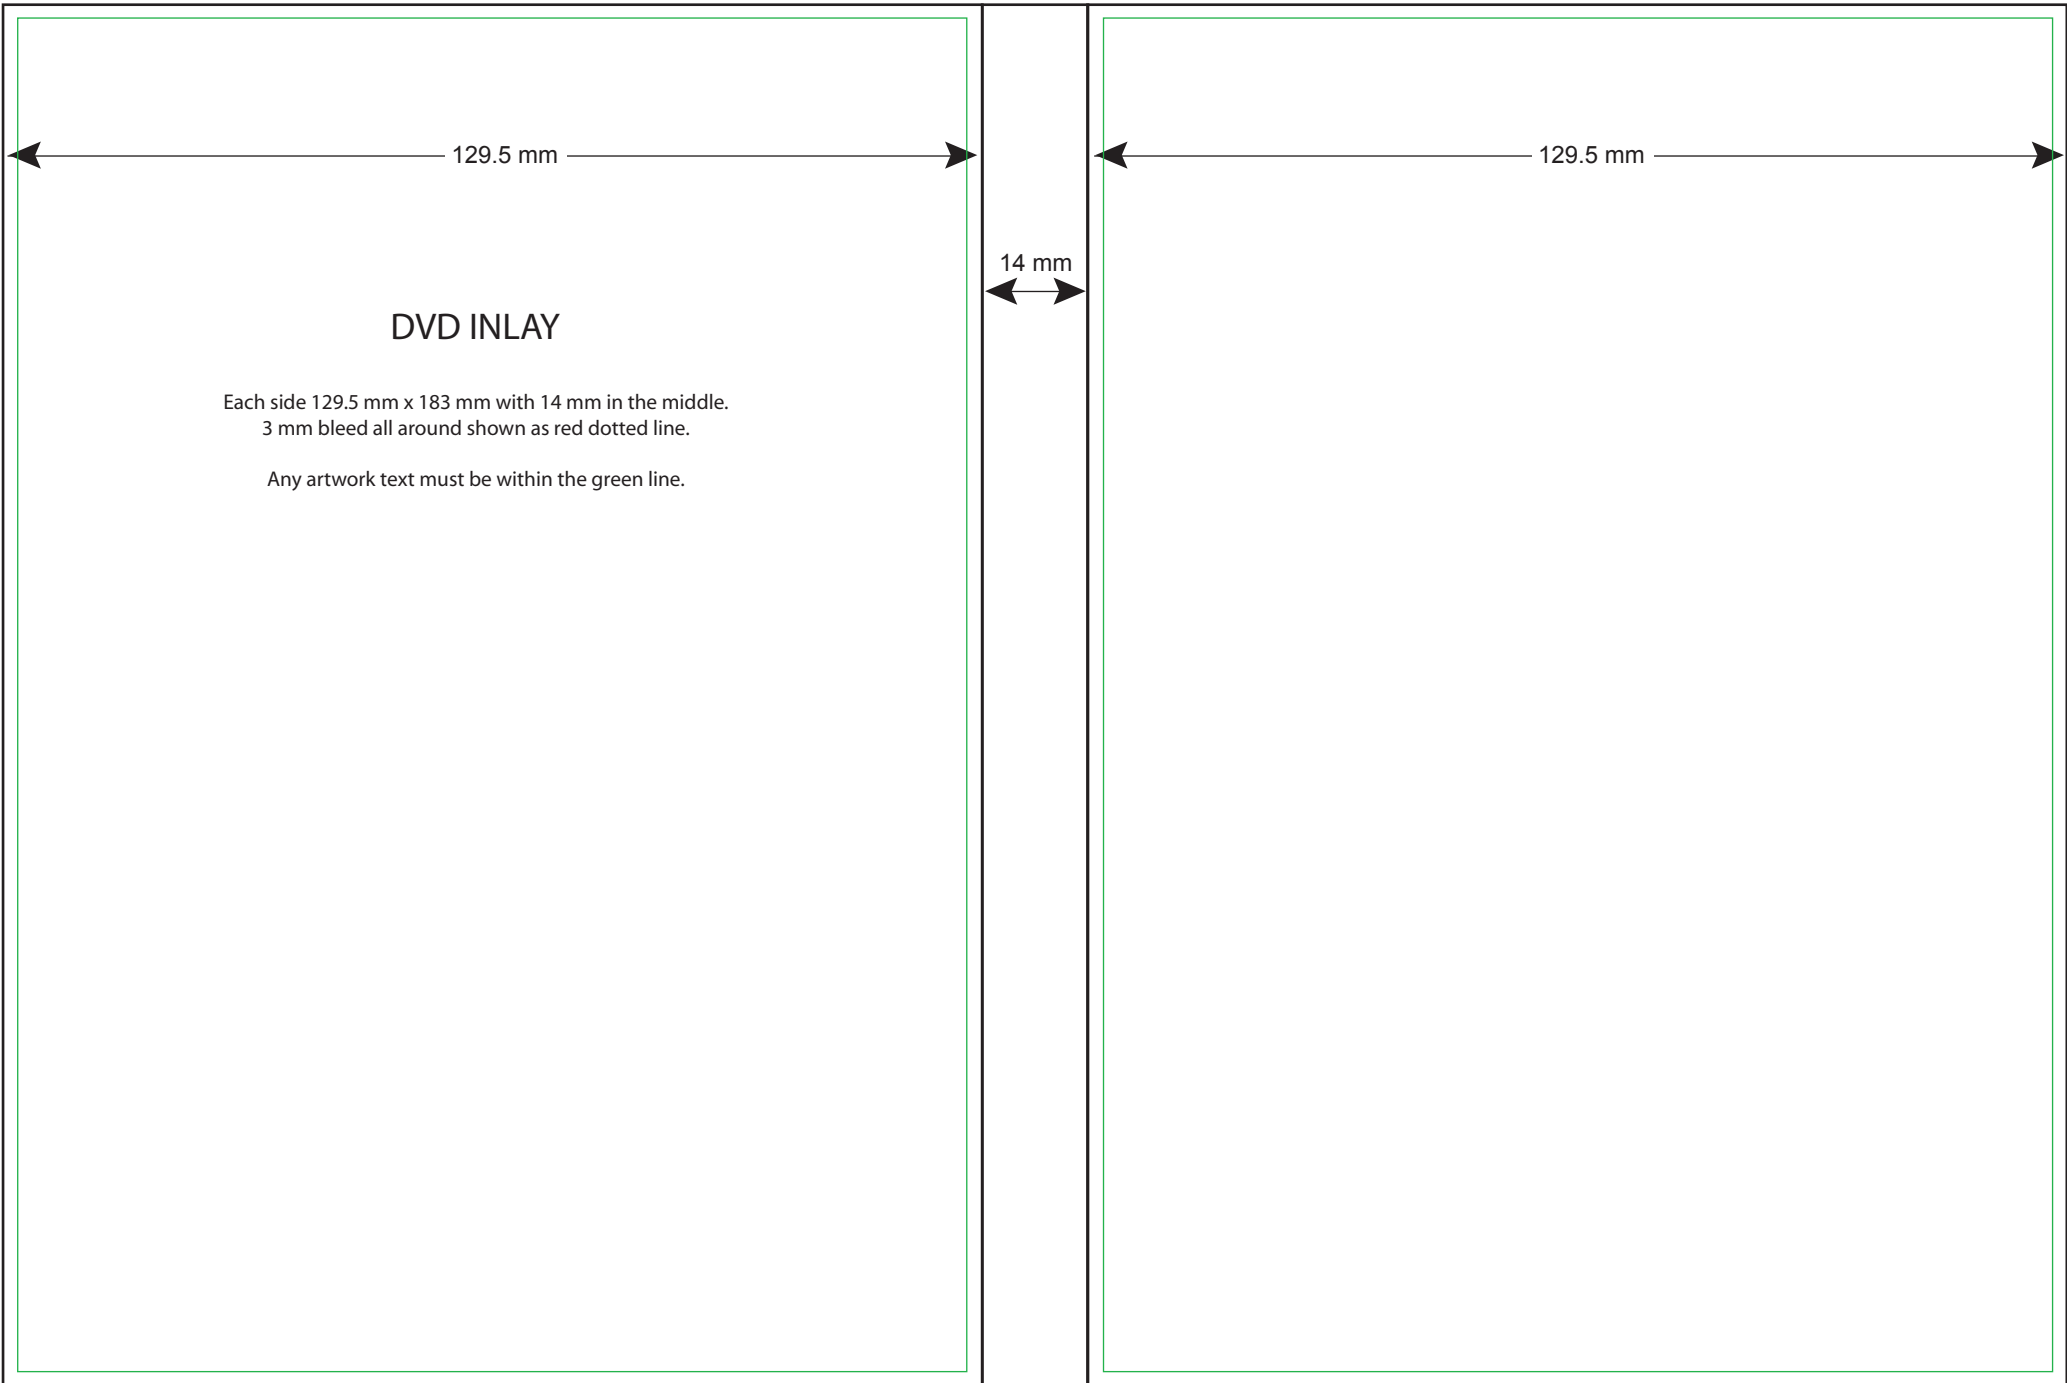

183 mm

129.5 mm

129.5 mm

14 mm

DVD INLAY

Each side 129.5 mm x 183 mm with 14 mm in the middle.
3 mm bleed all around shown as red dotted line.

Any artwork text must be within the green line.