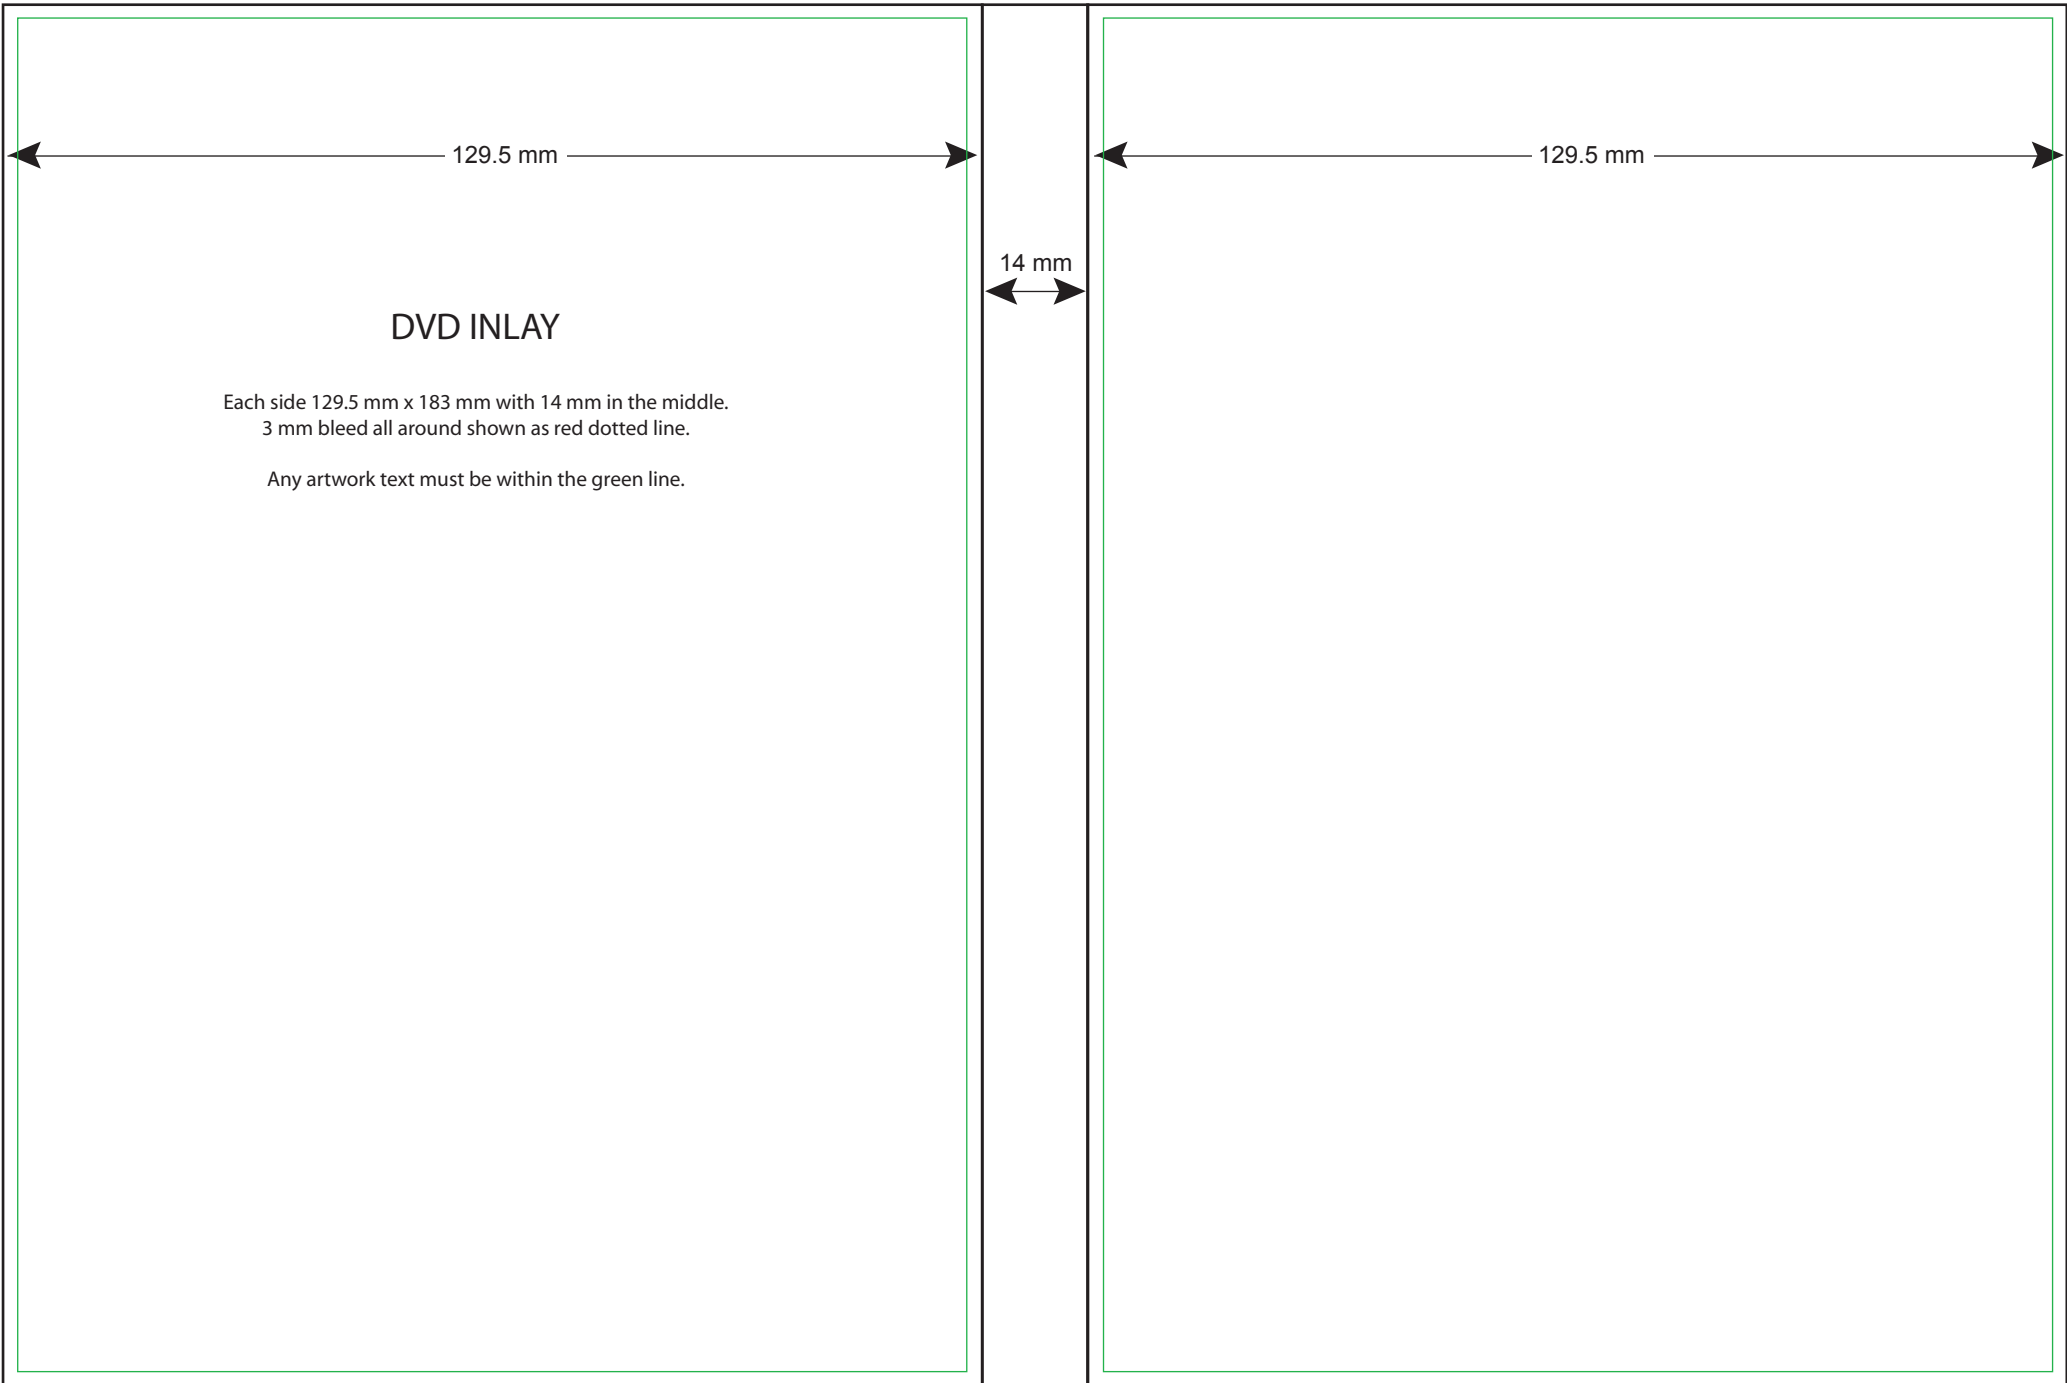

183 mm

129.5 mm

129.5 mm

14 mm

### DVD INLAY

Each side 129.5 mm x 183 mm with 14 mm in the middle.  
3 mm bleed all around shown as red dotted line.

Any artwork text must be within the green line.